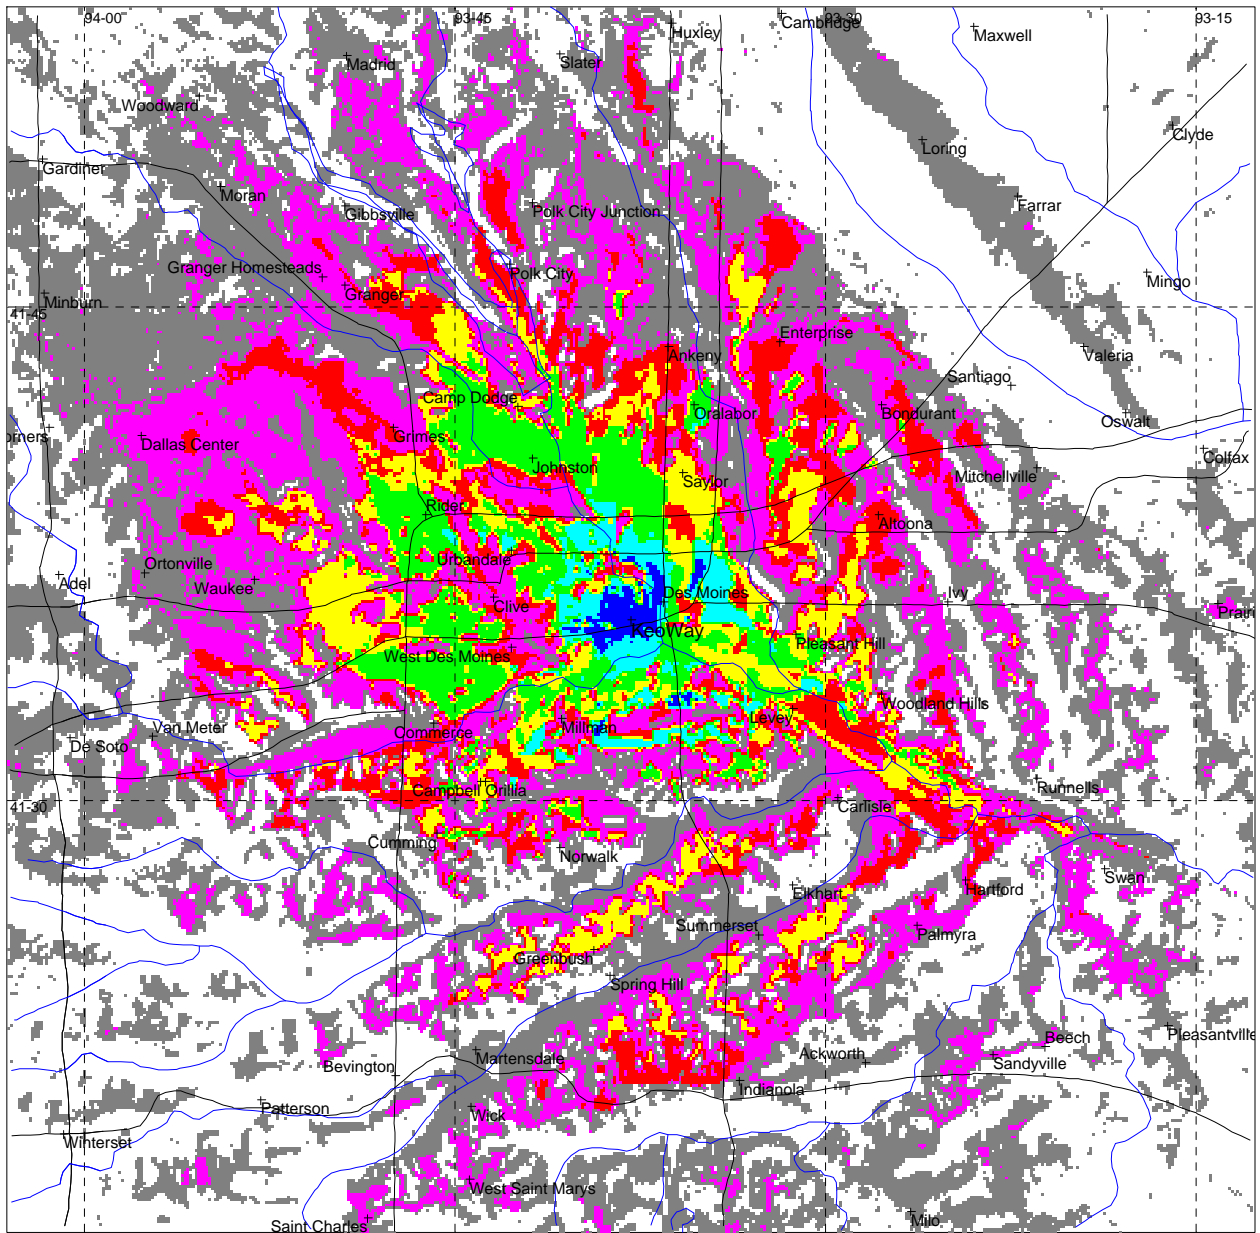

1100 Keo Way 800mhz Trunked Radio System - Talk-Out

Copyright (c) 1996 RadioSoft

Scale 1:430000 NBS 101 Svc K=1.33

5 Mi 

- Highways — Water Features — State Borders - - - Lat-Lon Grids
- 100 - 80 dBu ■ 80 - 70 dBu ■ 70 - 60 dBu ■ 60 - 50 dBu ■ 50 - 40 dBu ■ 40 - 30 dBu ■ 30 - 0 dBu
- <math>< 0\text{ dBu}</math>