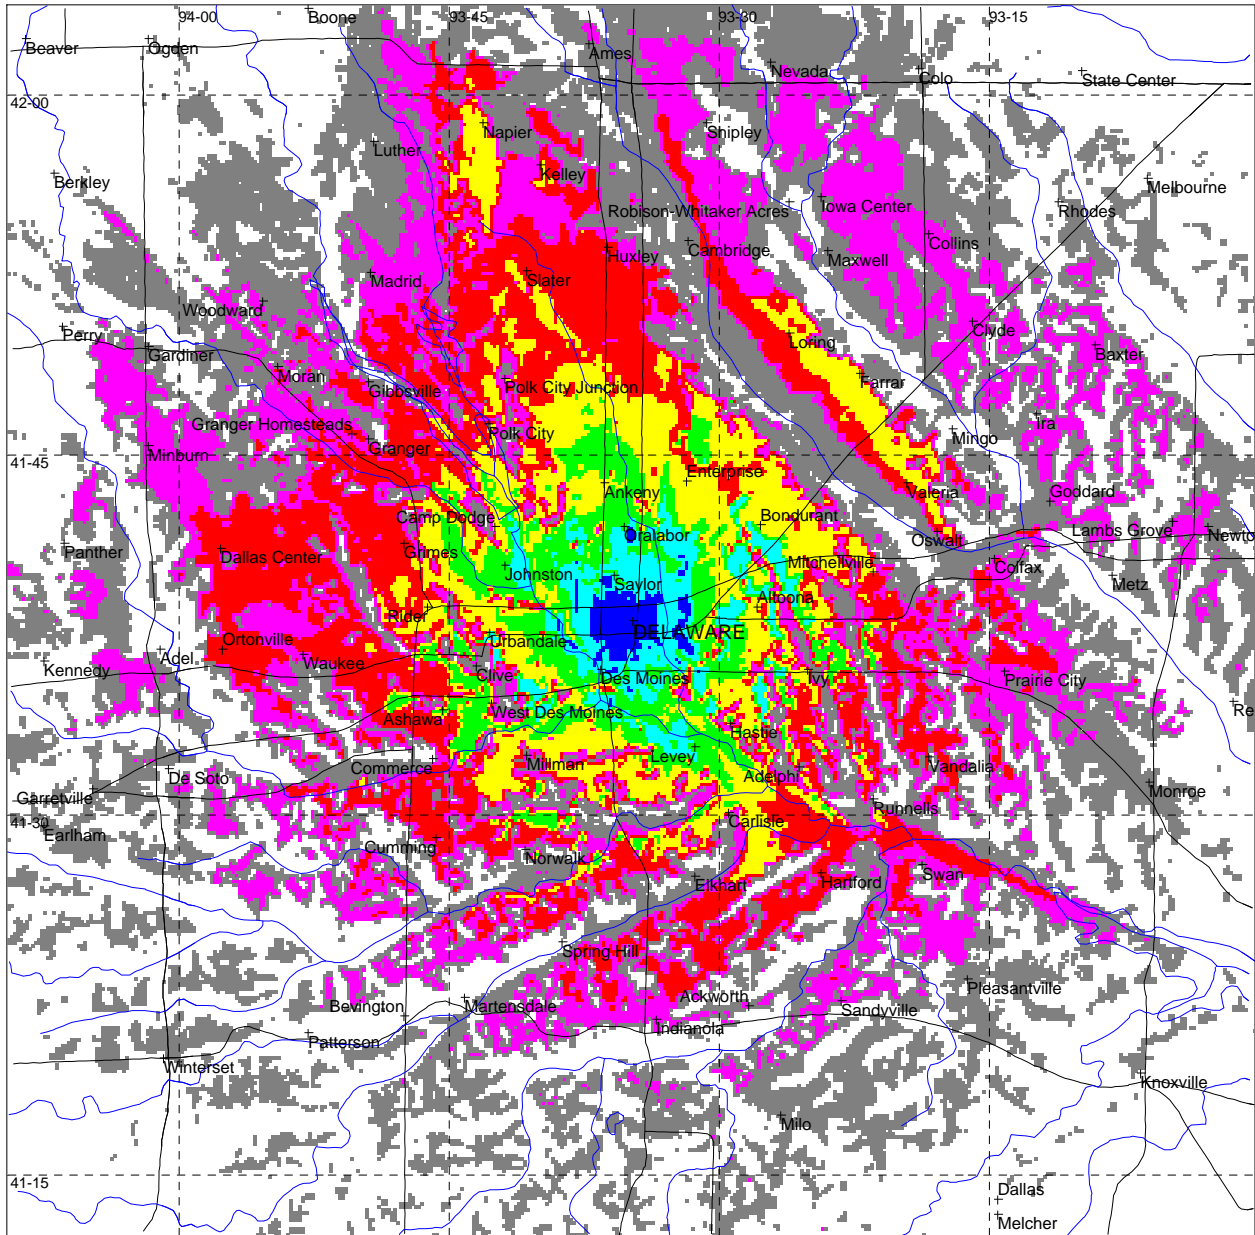

4039 Delaware Ave 800mhz Trunked Radio System - Talk-Out

Copyright (c) 1996 RadioSoft

Scale 1:580000 NBS 101 Svc K=1.33

25 Km

- | | | | | | |
|----------------|------------------|-----------------|---------------------|---------------|---------------|
| — Highways | — Water Features | — State Borders | - - - Lat-Lon Grids | | |
| ■ 100 - 80 dBu | ■ 80 - 70 dBu | ■ 70 - 60 dBu | ■ 60 - 50 dBu | ■ 50 - 40 dBu | ■ 40 - 30 dBu |
| ■ 30 - 0 dBu | ■ < 0 dBu | | | | |